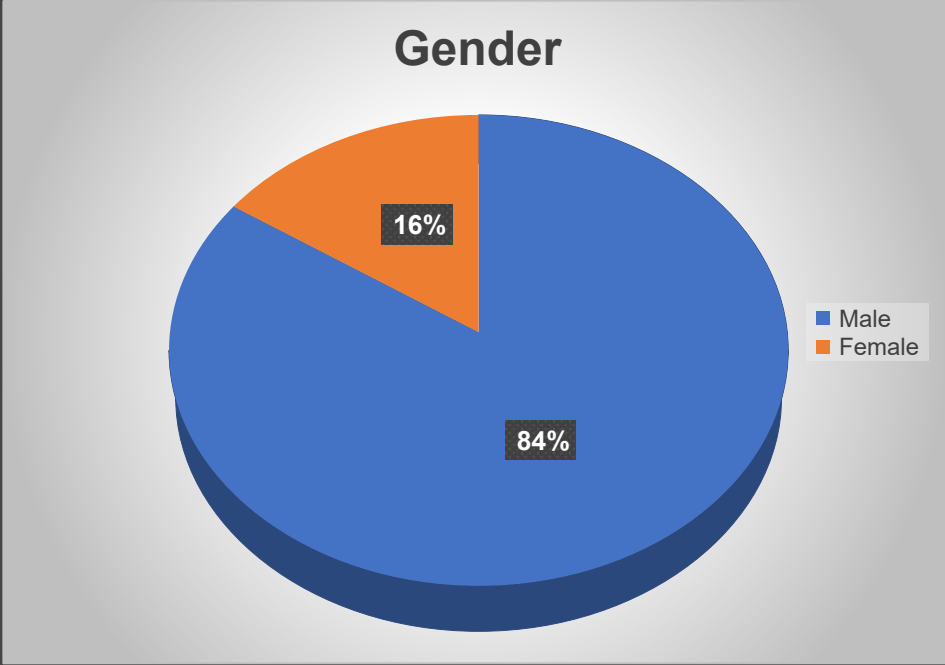

Aberdeen,
Grampian and
Northern Isles
Branch AGM

Membership
Report 2022

Membership Statistics

- Total Membership 367

Membership Statistics

- Total Membership 367

Male	310	84.5%
Female	57	15.5%

Membership Statistics Age Distribution

- Total Membership 367

Age groups

Membership Statistics

Age Distribution

- Total Membership 367

Membership Type	Total
Single	161
Single Concession (Retired)	71
Joint	38
Single Life	16
Joint Concession (Retired)	10
Single Concession (Unemployed)	5
Single Under 26	5
Joint Life	4
Single Concession (Student)	2
Single Concession (Disabled)	1
Joint Under 26	1