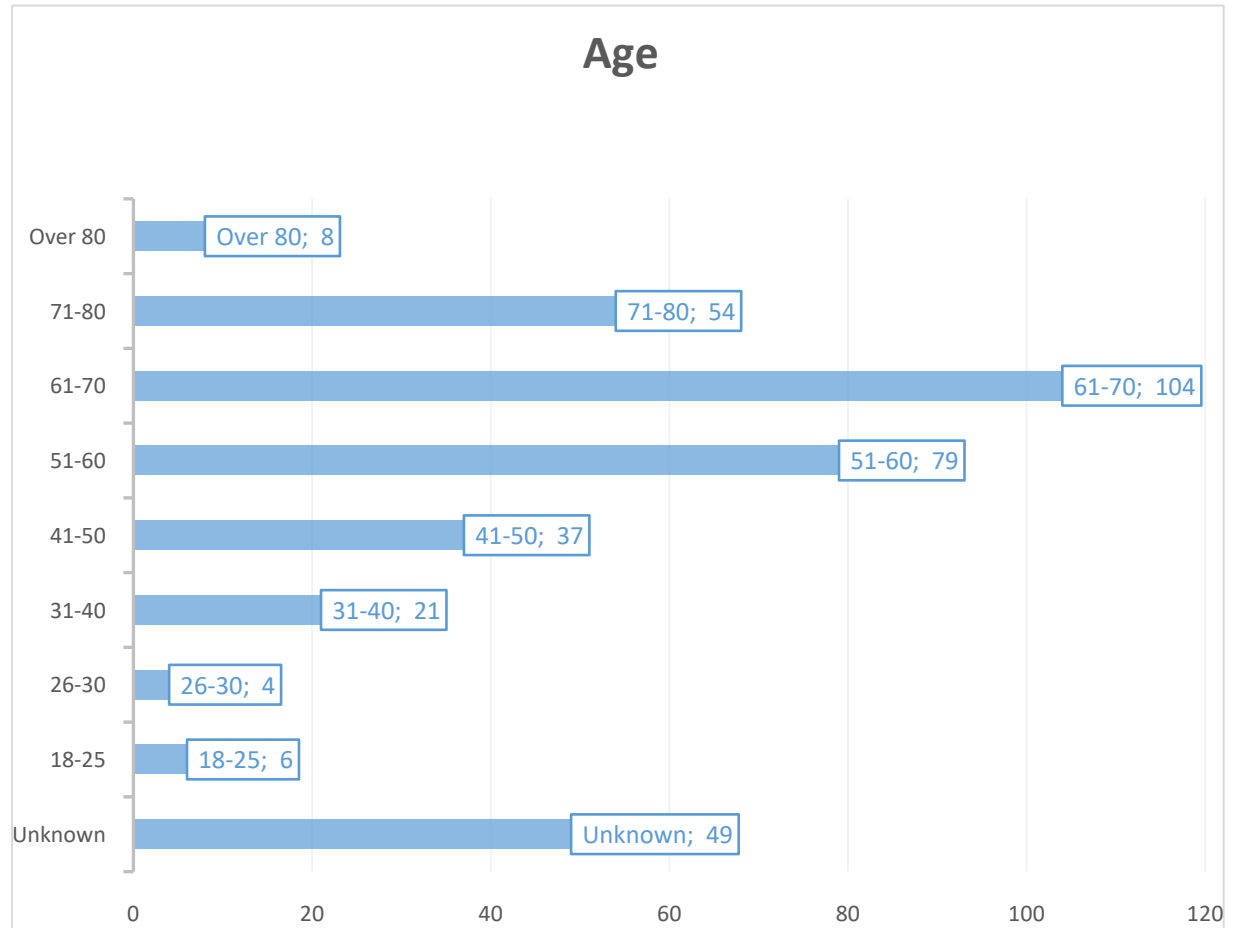

Aberdeen,
Grampian and
Northern Isles
Branch AGM

Membership
Report 2022

Membership Statistics

- Total Membership 367

Membership Statistics

- Total Membership 367

Male	310	84.5%
Female	57	15.5%

Membership Statistics Age Distribution

- Total Membership 367

Age groups

Membership Statistics

Age Distribution

- Total Membership 367

Membership Type	Total
Single	161
Single Concession (Retired)	71
Joint	38
Single Life	16
Joint Concession (Retired)	10
Single Concession (Unemployed)	5
Single Under 26	5
Joint Life	4
Single Concession (Student)	2
Single Concession (Disabled)	1
Joint Under 26	1