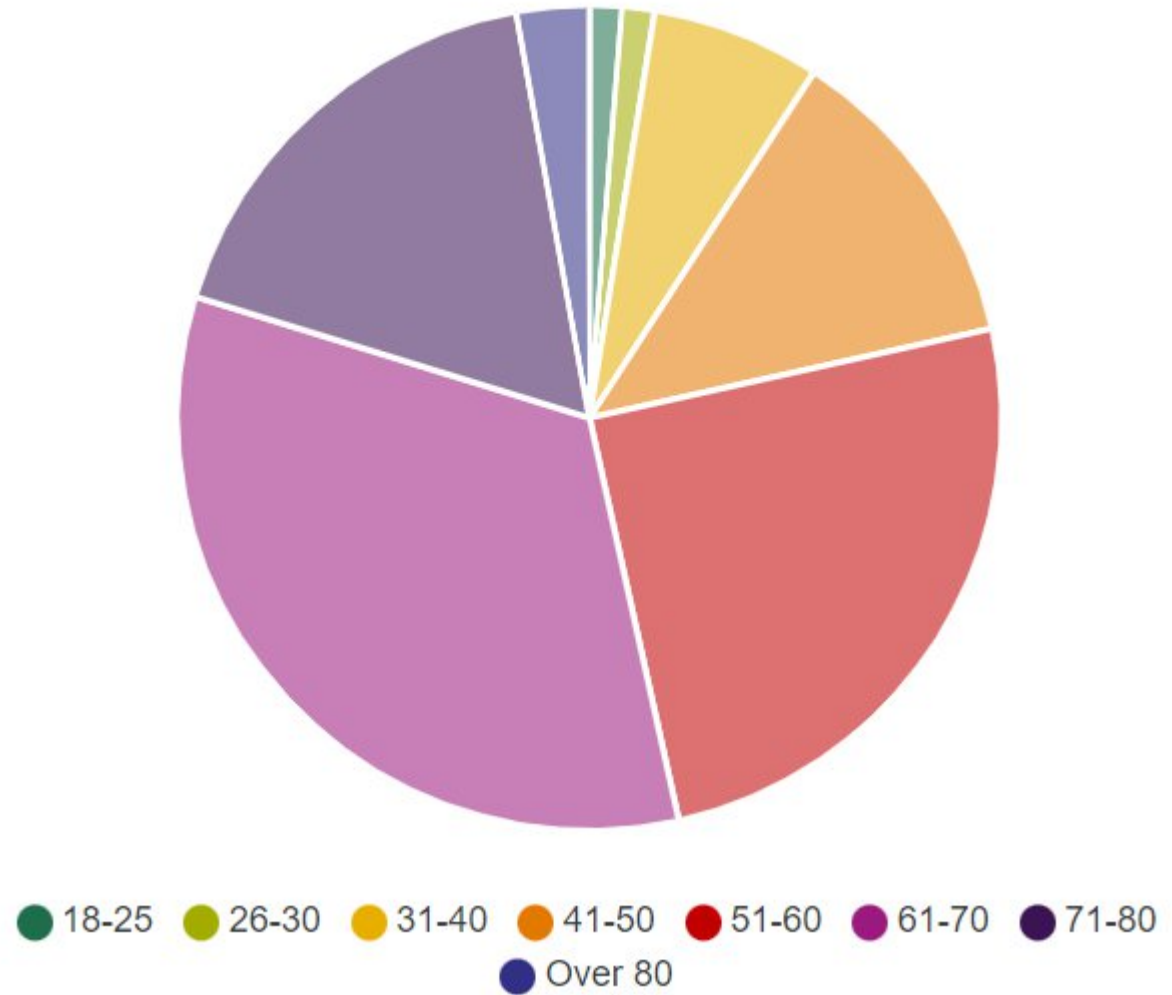

Aberdeen,
Grampian and
Northern Isles
Branch AGM

Membership
Report 2022

Membership Statistics

- Total Membership 367

Membership Statistics

- Total Membership 367

Male	310	84.5%
Female	57	15.5%

Membership Statistics Age Distribution

- Total Membership 367

Age groups

Membership Statistics

Age Distribution

- Total Membership 367

Membership Type	Total
Single	161
Single Concession (Retired)	71
Joint	38
Single Life	16
Joint Concession (Retired)	10
Single Concession (Unemployed)	5
Single Under 26	5
Joint Life	4
Single Concession (Student)	2
Single Concession (Disabled)	1
Joint Under 26	1

Membership Statistics Location

- Total Membership 367

<u>Location</u>	Aberdeen				
AB 10	Bridge of Dee, Mannofield, Ruthrieston	24	6.5%		
AB 11	Ferryhill/Torry	25	6.8%		
AB 12	Portlethen/Altens/Cove	10	2.7%		
AB 13	Milltimber	3	0.8%		
AB 14	Peterculter	1	0.3%		
AB 15	Midsocket/Kingswells/Craigiebuckler/ Cults	28	7.6%		
AB 16	Mastrick, Northfield, Middlefield, Cornhill, Shedocksley	5	1.4%		
AB 21	Dyce/Bucksburn/Fintray/Stoneywood	11	3.0%		
AB 22	Bridge of Don/Danestone/Bucksburn/Grandhome	17	4.6%		
AB 23	Balmedie, Belhelvie, Bridge of Don, Potterton, Whitecairns	6	1.6%		
AB 24	Old Aberdeen, Woodside, Tillydrone, Seaton, Bedford	10	2.7%		
AB 25	Kittybrewster, Foresterhill, Rosemount, George Street	17	4.6%	157	42.8%

Membership Statistics Location

- Total Membership 367

AB 30	Laurencekirk	4	1.1%		
AB 31	Banchory	17	4.6%		
AB 32	Westhill	5	1.4%		
AB 33	Alford	3	0.8%		
AB 34	Aboyne	1	0.3%		
AB 35	Ballater	1	0.3%		
AB 38	Aberlour	3	0.8%		
AB 39	Stonehaven	8	2.2%		
AB 41	Ellon	18	4.9%		
AB 42	Peterhead	13	3.5%		
AB 43	Fraserburgh	16	4.4%		
AB 45	Banff	3	0.8%		
AB 51	Inverurie	25	6.8%		
AB 52	Insch	9	2.5%		
AB 53	Turriff	2	0.5%		
AB 54	Huntly	8	2.2%		
AB 55	Keith	4	1.1%		
AB 56	Buckie	2	0.5%	142	38.7% Aberdeenshire