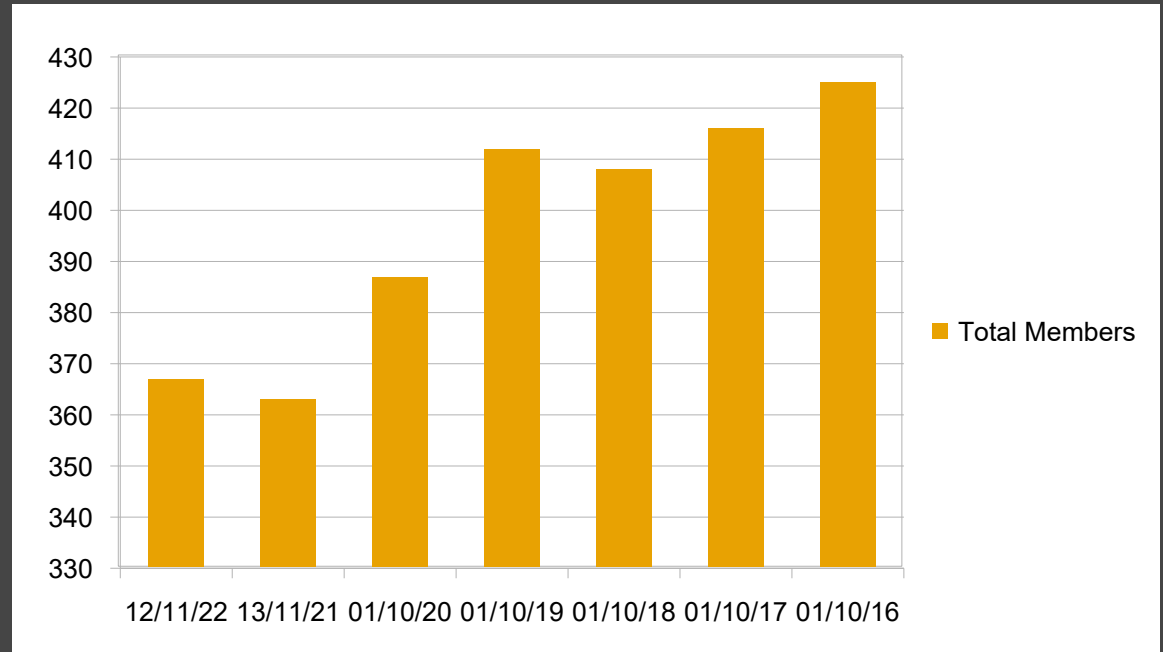

Aberdeen,
Grampian and
Northern Isles
Branch AGM

Membership
Report 2022

Membership Statistics

- Total Membership 367

Membership Statistics

- Total Membership 367

Male	310	84.5%
Female	57	15.5%

Membership Statistics Age Distribution

- Total Membership 367

Age groups

Membership Statistics

Age Distribution

- Total Membership 367

Membership Type	Total
Single	161
Single Concession (Retired)	71
Joint	38
Single Life	16
Joint Concession (Retired)	10
Single Concession (Unemployed)	5
Single Under 26	5
Joint Life	4
Single Concession (Student)	2
Single Concession (Disabled)	1
Joint Under 26	1