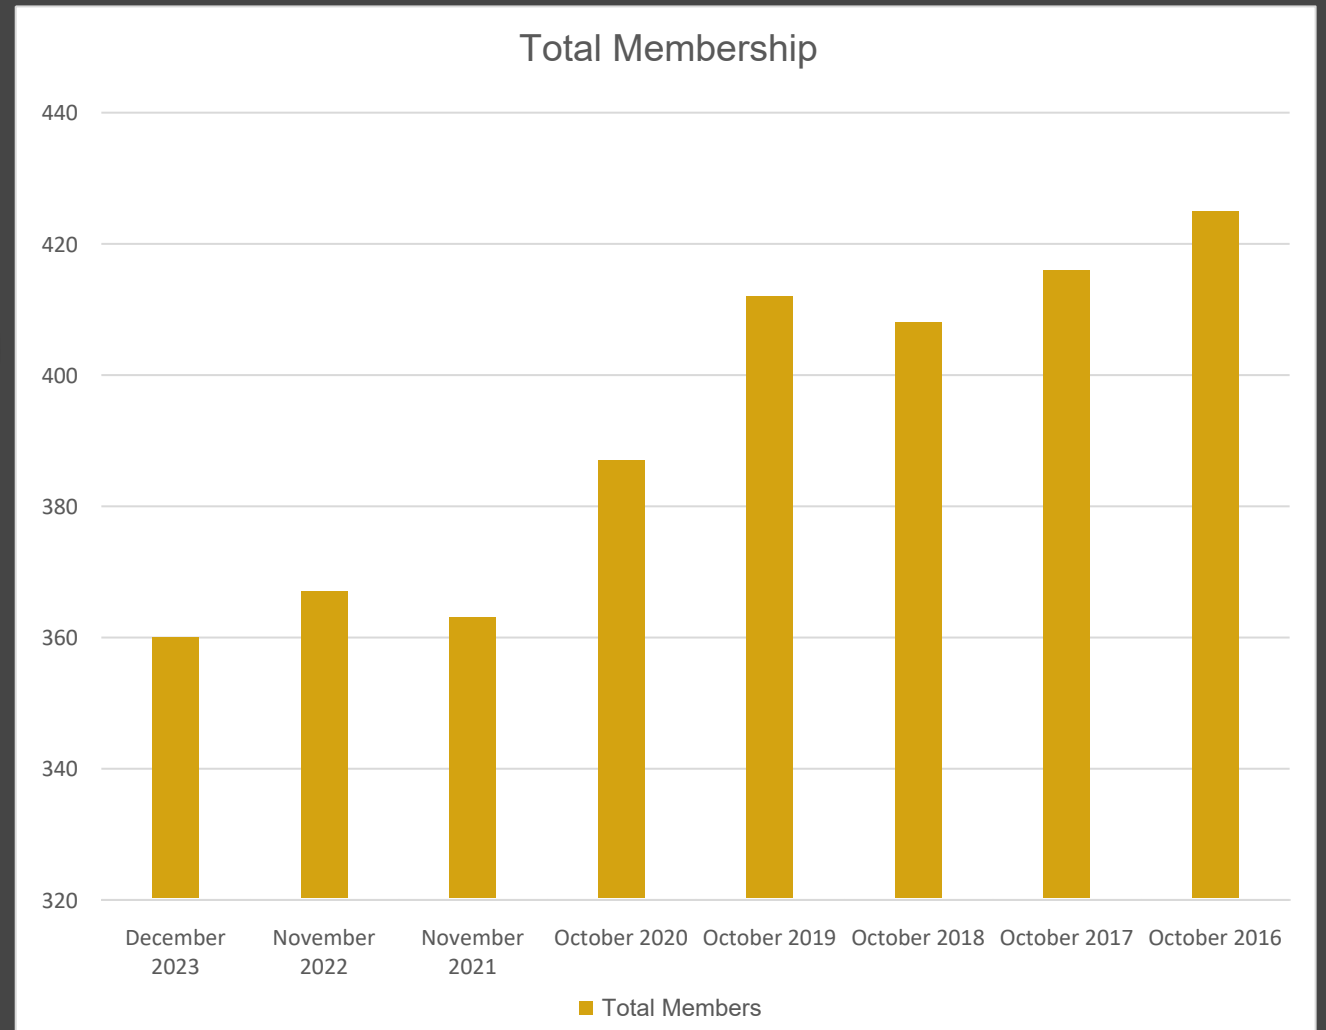

Aberdeen,
Grampian and
Northern Isles
Branch AGM

Membership
Report 2023

Campaign
for
Real Ale

Membership Statistics

- Total Membership 360

Campaign
for
Real Ale

Membership Statistics

- Total Membership 360

<u>Gender</u>		
Male	308	85.6%
Female	52	14.4%
		100.0%

Membership Statistics Age Distribution

- Total Membership 360

Age	
Unknown	46
18-25	2
26-30	3
31-40	21
41-50	29
51-60	81
61-70	106
71-80	66
Over 80	6

Age groups

Membership Statistics Age Distribution

- Total Membership 360

Type of Membership				
Joint	72	20.0%		
Joint retired	20	5.6%		
Joint life	8	2.2%		
Joint under 26	0	0.0%		
Total Joint	100	14.4%	100	27.8%
Single life	16	4.4%		
Single	170	47.2%		
Single disabled	0	0.0%		
Single retired	63	17.5%		
Single under 26	4	1.1%		
Single student	1	0.3%		
Single unemployed	5	1.4%	259	71.9%
Total Single	259	72.2%		
		99.7%		99.7%