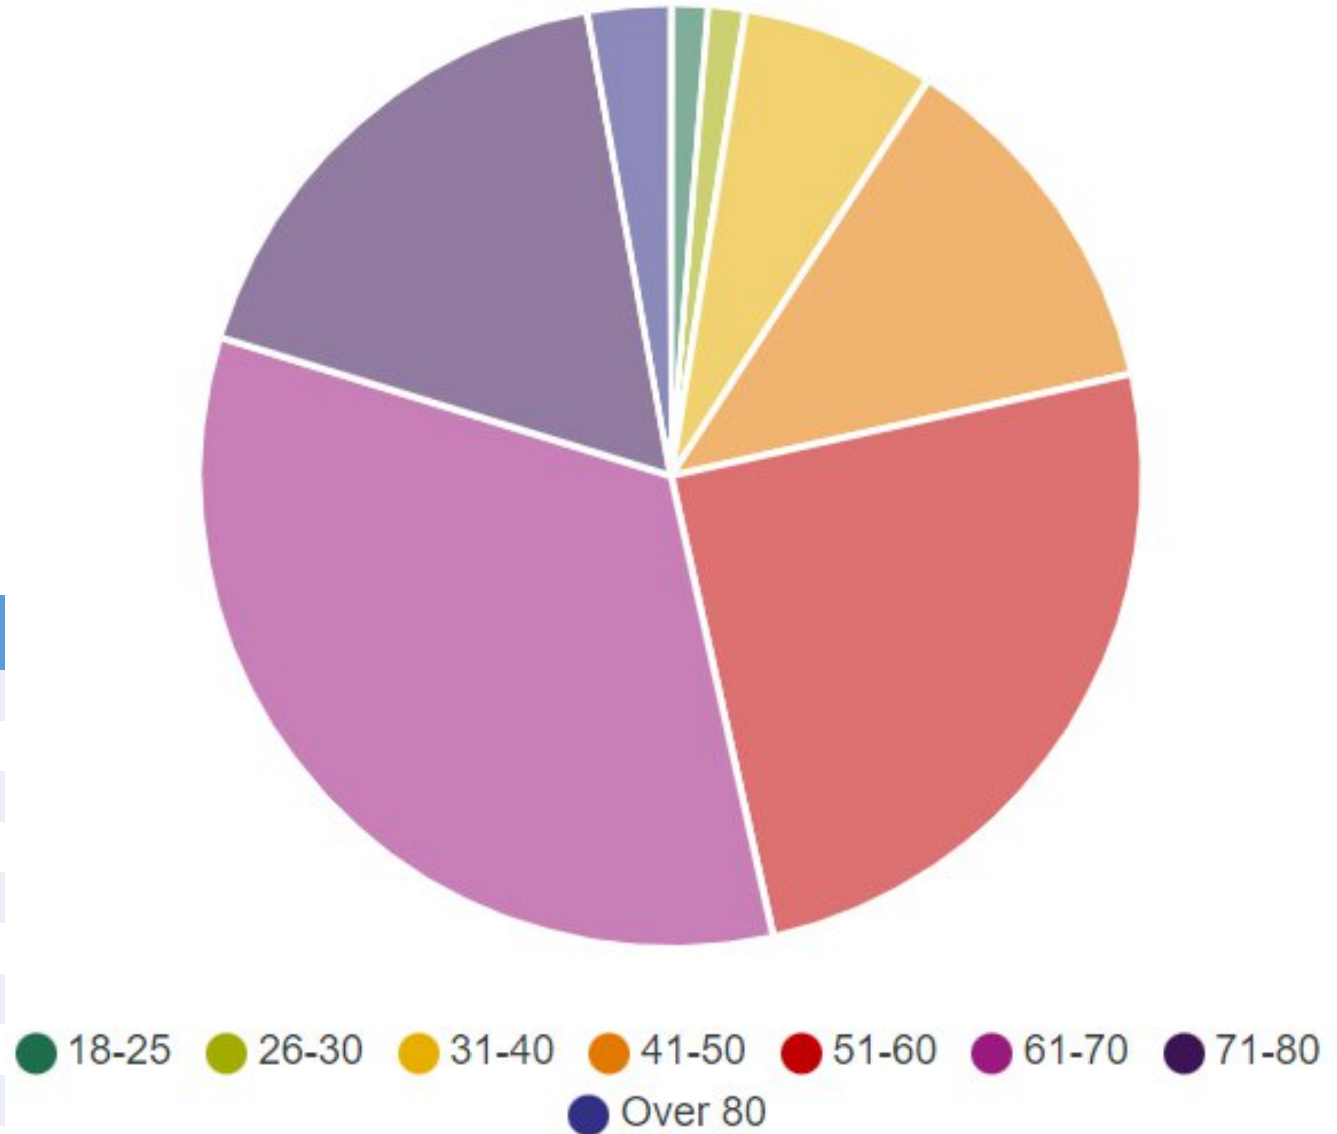

<u>Gender</u>		
Male	308	85.6%
Female	52	14.4%
		100.0%

Membership Statistics Age Distribution

- Total Membership 360

Age	
Unknown	46
18-25	2
26-30	3
31-40	21
41-50	29
51-60	81
61-70	106
71-80	66
Over 80	6

Age groups

Membership Statistics Age Distribution

- Total Membership 360

Type of Membership				
Joint	72	20.0%		
Joint retired	20	5.6%		
Joint life	8	2.2%		
Joint under 26	0	0.0%		
Total Joint	100	14.4%	100	27.8%
Single life	16	4.4%		
Single	170	47.2%		
Single disabled	0	0.0%		
Single retired	63	17.5%		
Single under 26	4	1.1%		
Single student	1	0.3%		
Single unemployed	5	1.4%	259	71.9%
Total Single	259	72.2%		
		99.7%		99.7%

Membership Statistics Location

- Total Membership 360

Location						
AB 10	Bridge of Dee, Mannofield, Ruthrieston	29	8.1%			
AB 11	Ferryhill/Torry	29	8.1%			
AB 12	Portlethen/Altens/Cove	9	2.5%			
AB 13	Milltimber	3	0.8%			
AB 14	Peterculter	2	0.6%			
AB 15		40				
	Midsocket/Kingswells/Craigiebuckler/ Cults		11.1%			
AB 16	Mastrick, Northfield, Middlefield, Cornhill, Shedocksley	3	0.8%			
AB 21	Dyce/Bucksburn/Fintray/Stoneywood	9	2.5%			
AB 22	Bridge of Don/Danestone/Bucksburn/Grandhome	16	4.4%			
AB 23	Balmedie, Belhelvie, Bridge of Don, Potterton, Whitecairns	7	1.9%			
AB 24	Old Aberdeen, Woodside, Tillydrone, Seaton, Bedford	12	3.3%			
AB 25	Kittybrewster, Foresterhill, Rosemount, George Street	16	4.4%	175	48.6%	Aberdeen

Membership Statistics Location

- Total Membership 360

AB 30	Laurencekirk	4	1.1%		
AB 31	Banchory	15	4.2%		
AB 32	Westhill	5	1.4%		
AB 33	Alford	5	1.4%		
AB 34	Aboyne	1	0.3%		
AB 35	Ballater	1	0.3%		
AB 38	Aberlour	1	0.3%		
AB 39	Stonehaven	7	1.9%		
AB 41	Ellon	19	5.3%		
AB 42	Peterhead	25	6.9%		
AB 43	Fraserburgh	15	4.2%		
AB 45	Banff	2	0.6%		
AB 51	Inverurie	18	5.0%		
AB 52	Insch	10	2.8%		
AB 53	Turriff	3	0.8%		
AB 54	Huntly	5	1.4%		
AB 55	Keith	3	0.8%		
AB 56	Buckie	2	0.6%	142	39.4% Aberdeenshire