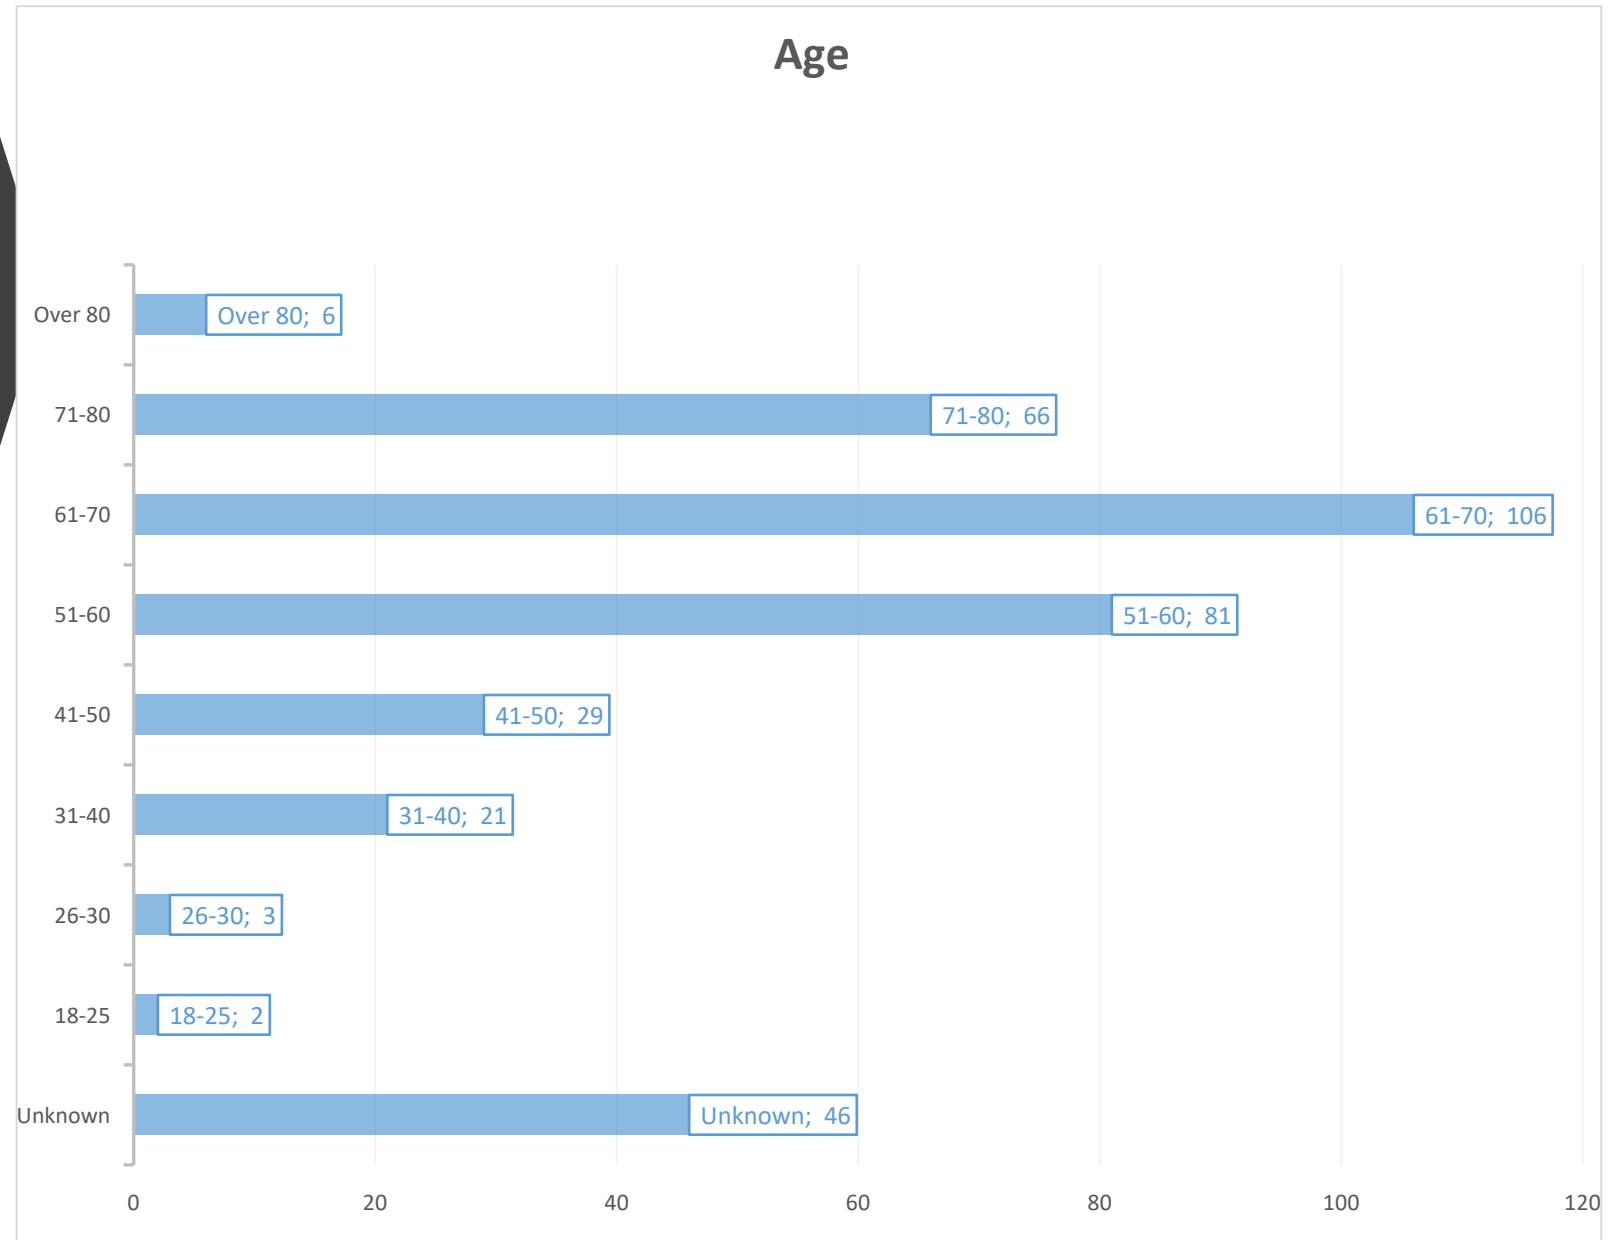

<u>Gender</u>		
Male	308	85.6%
Female	52	14.4%
		100.0%

Membership Statistics Age Distribution

- Total Membership 360

Age	
Unknown	46
18-25	2
26-30	3
31-40	21
41-50	29
51-60	81
61-70	106
71-80	66
Over 80	6

Age groups

Membership Statistics Age Distribution

- Total Membership 360

Type of Membership				
Joint	72	20.0%		
Joint retired	20	5.6%		
Joint life	8	2.2%		
Joint under 26	0	0.0%		
Total Joint	100	14.4%	100	27.8%
Single life	16	4.4%		
Single	170	47.2%		
Single disabled	0	0.0%		
Single retired	63	17.5%		
Single under 26	4	1.1%		
Single student	1	0.3%		
Single unemployed	5	1.4%	259	71.9%
Total Single	259	72.2%		
		99.7%		99.7%