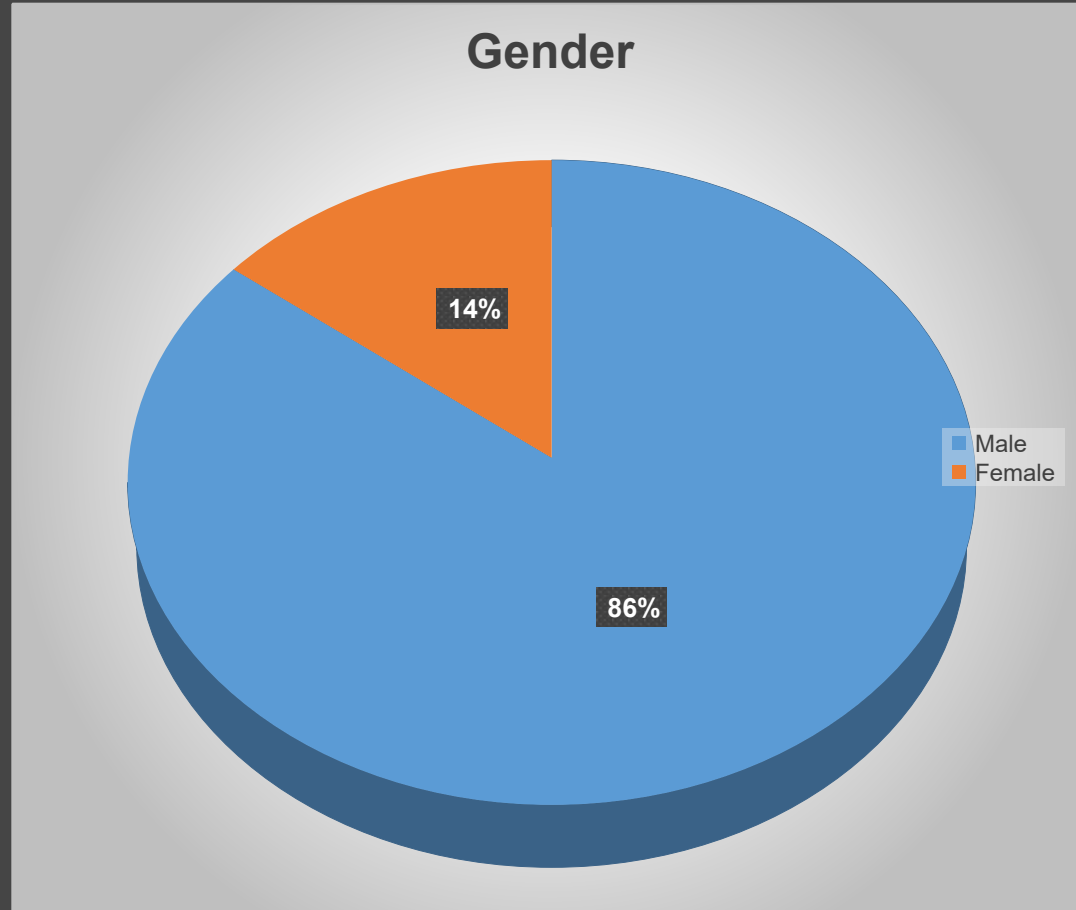

Aberdeen,
Grampian and
Northern Isles
Branch AGM

Membership
Report 2023

Campaign
for
Real Ale

Membership Statistics

- Total Membership 360

Campaign
for
Real Ale

Membership Statistics

- Total Membership 360

<u>Gender</u>		
Male	308	85.6%
Female	52	14.4%
		100.0%

Membership Statistics Age Distribution

- Total Membership 360

Age	
Unknown	46
18-25	2
26-30	3
31-40	21
41-50	29
51-60	81
61-70	106
71-80	66
Over 80	6

Age groups

Membership Statistics Age Distribution

- Total Membership 360

Type of Membership				
Joint	72	20.0%		
Joint retired	20	5.6%		
Joint life	8	2.2%		
Joint under 26	0	0.0%		
Total Joint	100	14.4%	100	27.8%
Single life	16	4.4%		
Single	170	47.2%		
Single disabled	0	0.0%		
Single retired	63	17.5%		
Single under 26	4	1.1%		
Single student	1	0.3%		
Single unemployed	5	1.4%	259	71.9%
Total Single	259	72.2%		
		99.7%		99.7%